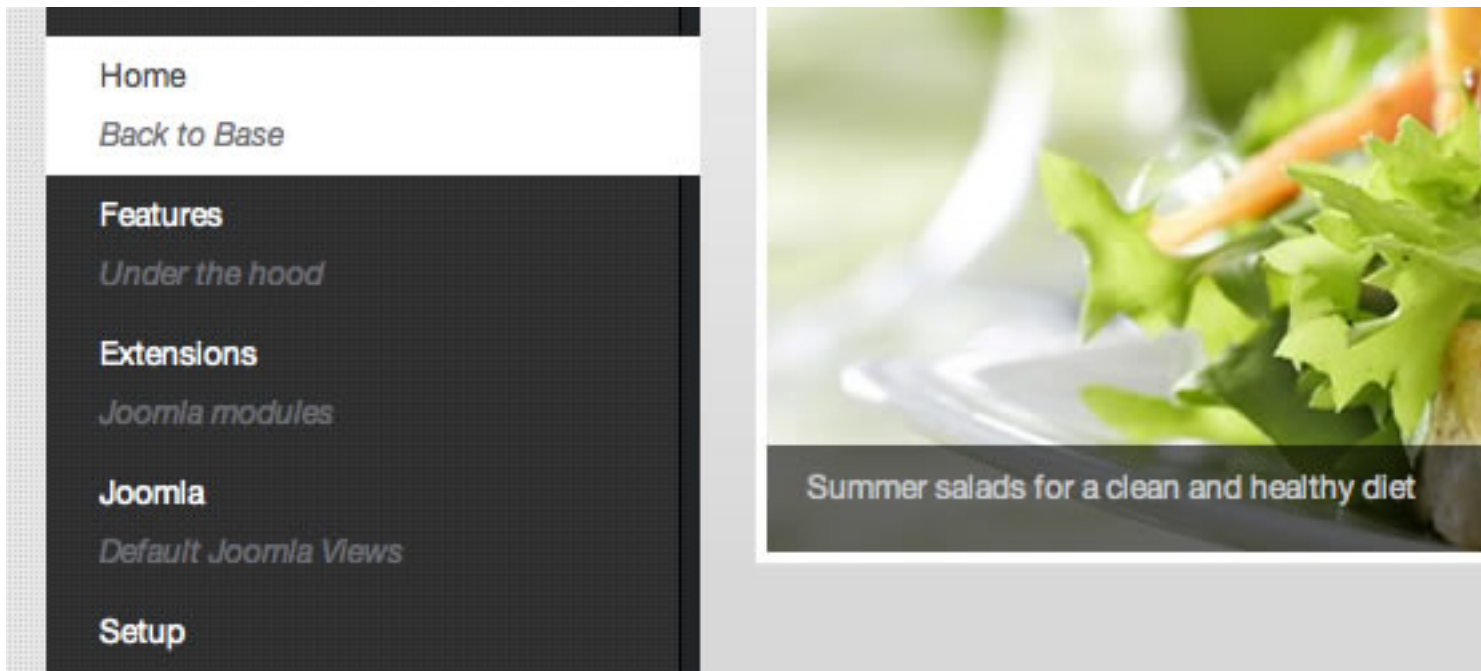

Understanding the Inside Out left column

Written by Administrator

Wednesday, 13 October 2010 01:48 - Last Updated Thursday, 14 October 2010 05:01

One of the striking things about this template is the menu you can see in the left column. The menu is fixed in its position so that regardless of where you are on the content page you will always have access to the menu items.